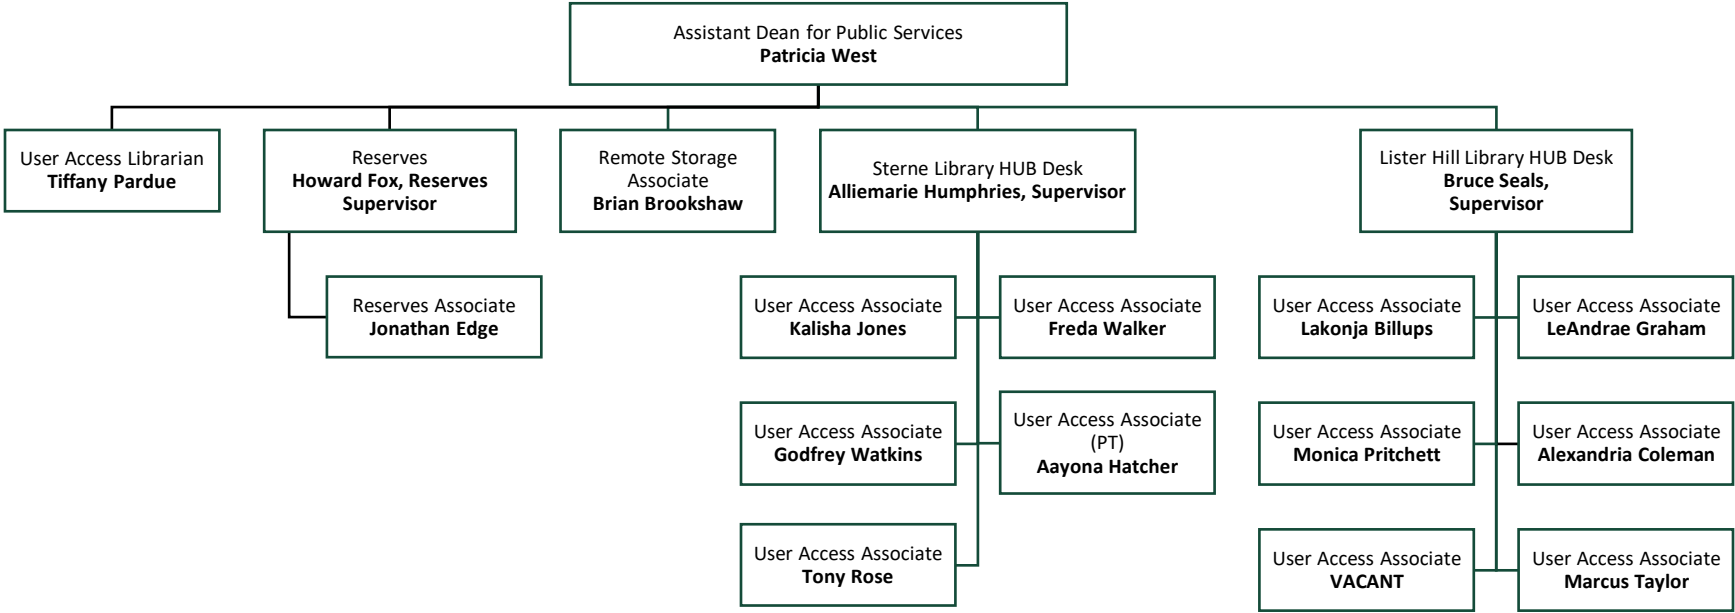

UAB Libraries Organization Chart

Updated July 2024 (jdg)

UAB Libraries Departmental Organization

Library Administration

Library Administrative Office

Research, Instruction, and Scholarly Communication

Technology & Technical Services

User Access

Historical Collections

Clinical Services

J. Ellis Sparks Medical Library (Huntsville)