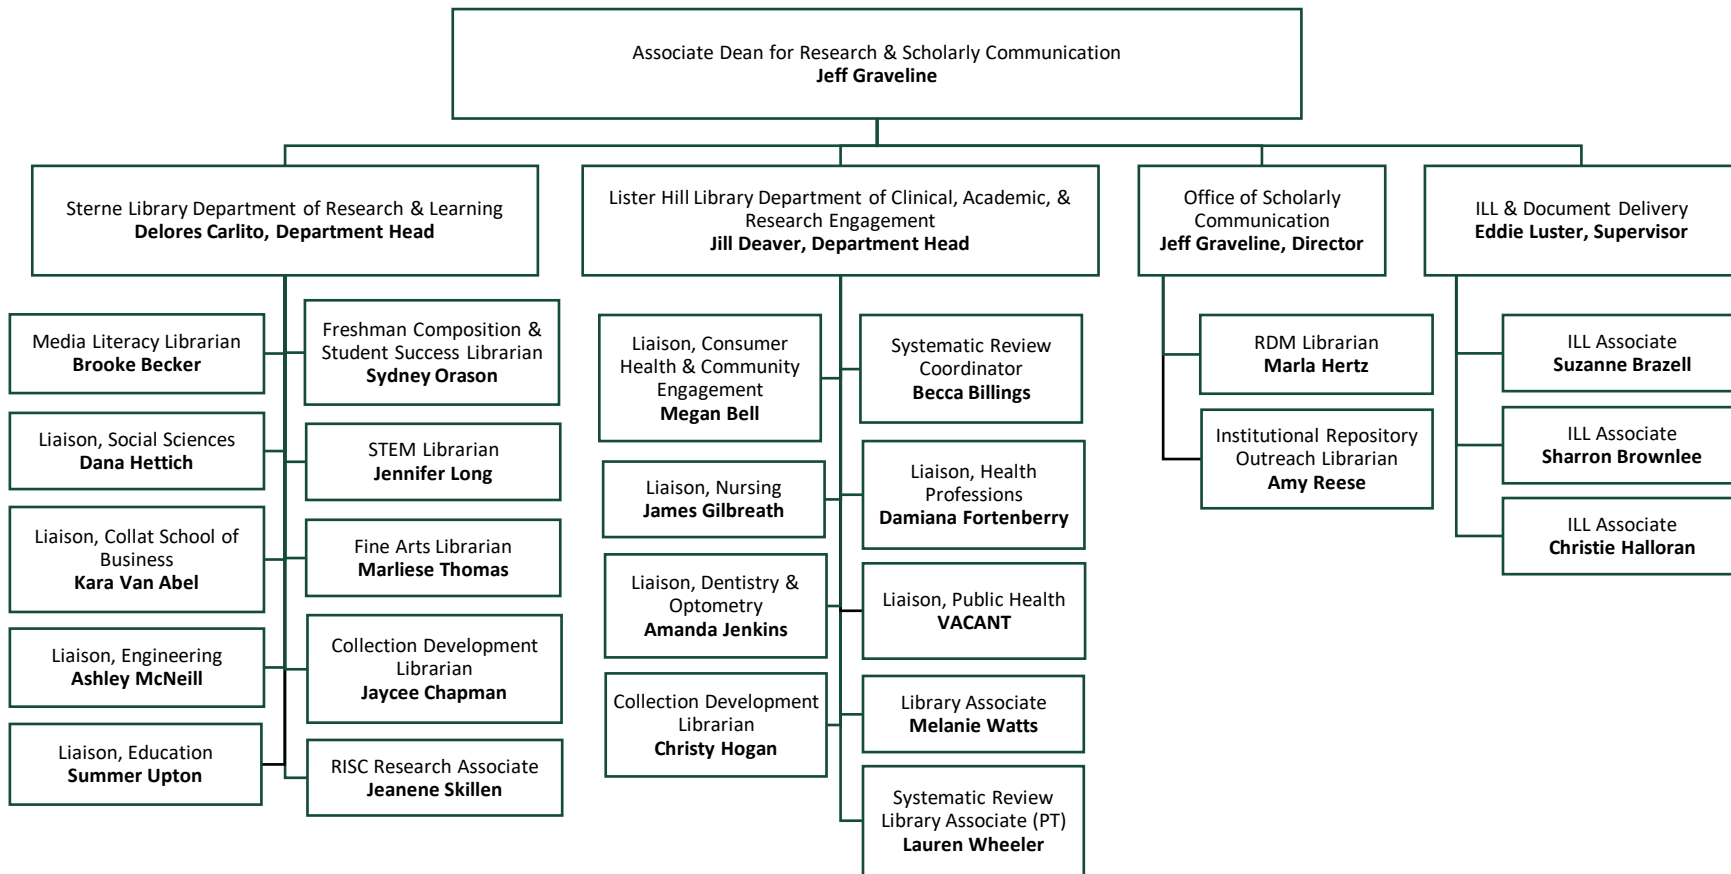

UAB Libraries Organization Chart

Updated July 2024 (jdg)

UAB Libraries Departmental Organization

Library Administration

Library Administrative Office

Research, Instruction, and Scholarly Communication

Technology & Technical Services

User Access

Historical Collections

Clinical Services

J. Ellis Sparks Medical Library (Huntsville)