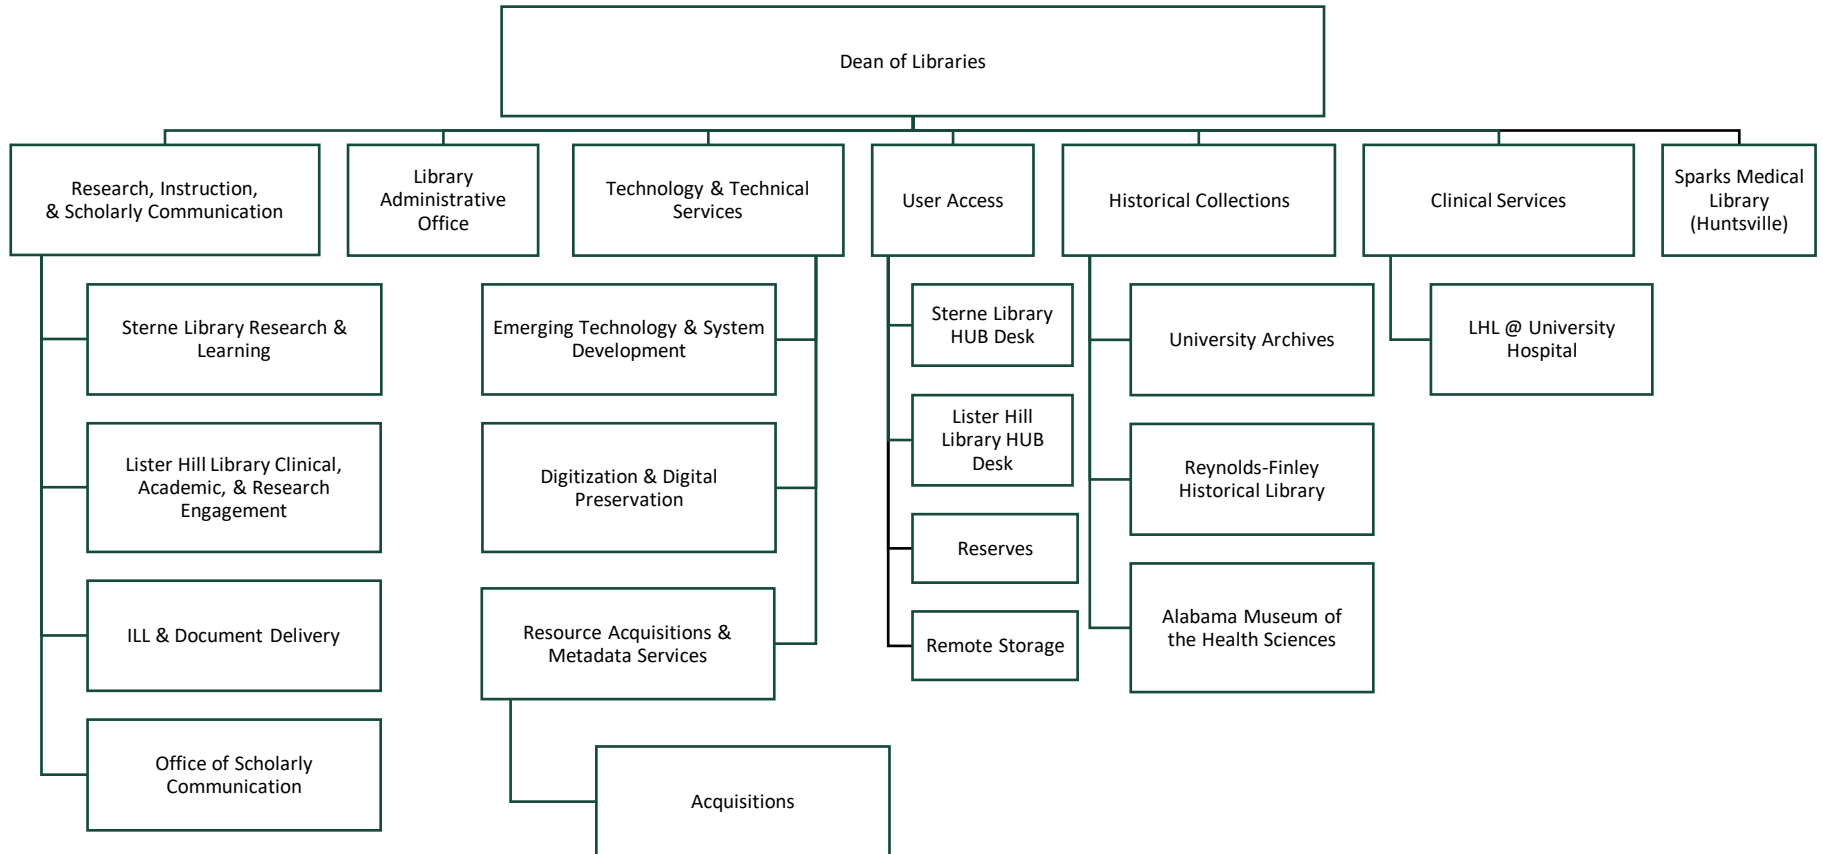

UAB Libraries Organization Chart

Updated July 2024 (jdg)

UAB Libraries Departmental Organization

Library Administration

Library Administrative Office

Research, Instruction, and Scholarly Communication

Technology & Technical Services

User Access

Historical Collections

Clinical Services

J. Ellis Sparks Medical Library (Huntsville)